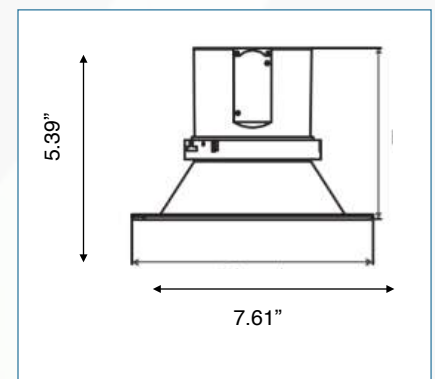

SPECIFICATIONS

Model No.	DLLCP-6W20	DLLCP-6W27
Power	20W	27W
Input Voltage [VAC]	100-277	100-277
Output Voltage [VDC]	32V-48V	32V-48V
Lumen Output	1,640lm	2,214lm
Color temperature	3000-6000	3000-6000
Beam Angle	60	60
Dimensions	5.39"H X 7.61"W	5.39"H X 7.61"W
Weight	1.8lb	1.8lb
CRI [Ra]	80	80
Power Factor	0.90	0.90
Life Time	50,000 hours	50,000 hours
Others	N/A	N/A
LED	Cree TrueWhite Tech	Cree TrueWhite Tech
Dimming Type	0-10	0-10
Rated	Damp Location	Damp Location
Warranty	5 years	5 years

PRODUCT DESCRIPTION:

Advanced Cree COB LED Downlight. With clean illumination and high CRI, DLLS-6W delivers efficient lighting. 60 degree beam angle will cover a 10 foot visible view from 8' illumination point. Illuminating at 82lm/w and life span of 50,000 hours, this is a very efficient down light for all areas of the office up to 10' ceiling height. The LED driver provides for a true 0-10 dimming compatible with most popular dimming switches on the market.