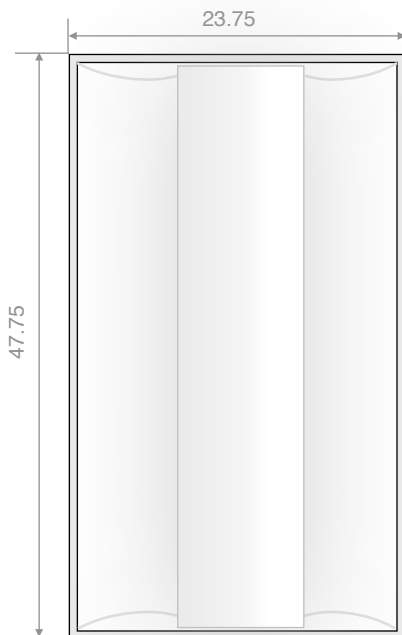

DATA SHEET

LED DIRECT INDIRECT LED TROFFER

Mod No. **BLPM-2448**

SPECIFICATIONS

Power Consumption (w)	50W
Total Flux [Lm]	4,100 lm
Color temperature - W, N, C	3000-5000
Input Voltage [VAC]	100 - 277 Vac [50/60Hz]
CRI [Ra]	80+
Dimensions	23.75 x 47.75x3.00
Weight	16lb
Frame Design	T-Bar, recessed, suspended
Protection Rate	Indoor use only / Wet location
Power Supply	0-10 dimming
Emergency Pack	Optional / Available 10W, 90min Uptime

NEW TROFFER

Front View

2x4 LED Troffer [direct indirect] with perforated basket

0-10V / Dimming Power Supply
Optional Emergency Power Supply