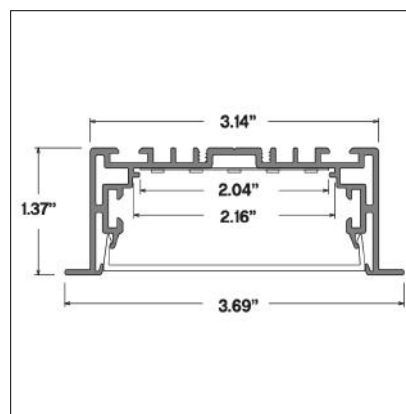

DATA SHEET

LED SLIMLINE PROFILE

Mod No. **BL-16 Recessed Profile**

SPECIFICATIONS

Model No.	BL-16 Recessed
Power Consumption (w)	7W per linear foot
Total Flux [Lm]	300lm per linear foot
Color temperature -	3000K-6600K
Input Voltage [VAC]	110-277VACX
Output Voltage [VAC]	24VDC
CRI [Ra]	80CRI
Beam Angle	120
Dimensions	3.5"W x 1.38H [length optional]
Frame Design	Aluminum Pendant
Protection Rate	Indoor use Only
Dimming	0-10 dimming
Frame Colors	Brushed Aluminum
Maximum length	8' but can be trunked

BL-16 is the state of the art linear recessed pendant. It is made with industrial grade aluminum. Using newest LED technology, it illuminates at 115lm/W therefore much lower wattage is needed to create a bright environment. Enhanced electro-coating has been applied to create a smooth brushed aluminum finish for an architectural look. Remote power supply allows the unit to be powered without visible canopy. Side connection hole allows for multiple units connecting together to create a continuous fixture length of up 24 feet long. Easy installation will cut down on labor cost. The unit is equipped with anti-glare diffuser for smooth lighting environment. The unit provides 0-10 dimming. Unit is secured by butterfly spring fasteners for steady.

thinLITES

LED Profile Series