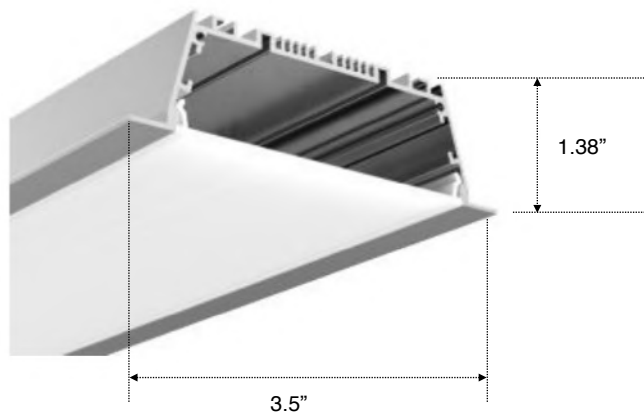

## LED SLIMLINE PROFILE

Mod No. **BL-16 Recessed Profile**

### SPECIFICATIONS

Model No.	BL-16 Recessed
Power Consumption (w)	7W per linear foot
Total Flux [Lm]	300lm per linear foot
Color temperature -	3000K-6600K
Input Voltage [VAC]	110-277VACX
Output Voltage [VAC]	24VDC
CRI [Ra]	80CRI
Beam Angle	120
Dimensions	3.5"W x 1.38H [length optional]
Frame Design	Aluminum Pendant
Protection Rate	Indoor use Only
Dimming	0-10 dimming
Frame Colors	Brushed Aluminum
Maximum length	8' but can be trunked

BL-16 is the state of the art linear recessed pendant. It is made with industrial grade aluminum. Using newest LED technology, it illuminates at 115lm/W therefore much lower wattage is needed to create a bright environment. Enhanced electro-coating has been applied to create a smooth brushed aluminum finish for an architectural look. Remote power supply allows the unit to be powered without visible canopy. Side connection hole allows for multiple units connecting together to create a continuous fixture length of up 24 feet long. Easy installation will cut down on labor cost. The unit is equipped with anti-glare diffuser for smooth lighting environment. The unit provides 0-10 dimming. Unit is secured by butterfly spring fasteners for steady.