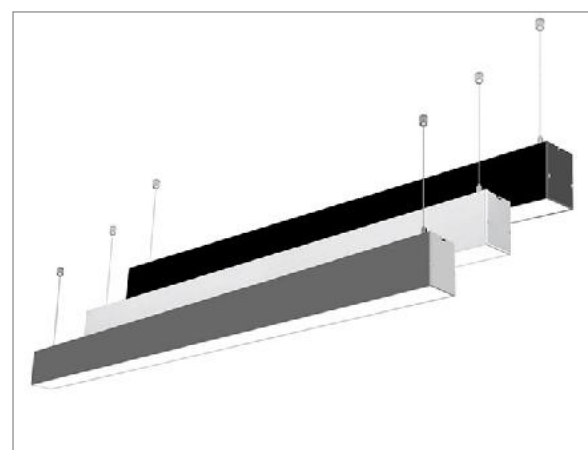

(949) 225-0000

Linear LED Pendant

48", 72", 96"

State of the art linear fixture that connects to one another seamlessly. You can connect up to 64 feet long at 277VAC. They will all dim together in perfect unison. All dimming cables as well as the power cables run through the units via connectors and caps for seamless connection and a finished look. BL-19 is close to a rimless architectural statement as you can get. Installation can be achieved via pendants, surface mount and recessed. BL-19 Aluminum Profiles are offered in Silver, White and Black as standard finishes. They can also be custom made [minimum order required].

Model	BL-1948W40	BL-1972W60	BL-1996W80
Efficacy	110LPW	110LPW	110LPW
Rated Power	40W	60W	80W
Delivered Light Output	4,400lm	6,600lm	8,800lm
Input Current	1A	1.5A	2A

Technical Data:

Input Voltage	120-277V AC
CCT Options	3000K, 3500K, 4000K, 5000K
CRI	80
THD	<20%
PF	>.90
Standard Warranty	5 years
Lifetime Warranty	Designed for min. 50,000 hours
Mounting	Pendant, Surface mount, and Recessed, linkable
Temperature Rating	45 degree C & below room side and plenum side
Emergency Power	Optional - Internal Emergency Power
Dimming Type	0-10V Dimming
Recommended Dimmers	DVTV [Lutron], IP710[Levitron], and Other Brand Dimmers
Damp Rated	Yes

Fixtures Finishes:

Standard colors: White Black, Silver
Custom Colors available - Minimum quantity required

Standard Sizes:

4' Linear = 48.25"L x 3.125W x 3.75H
6' Linear = 72.25"L x 3.125W x 3.75H

5 Year Standard Warranty - 7 years with extended warranty